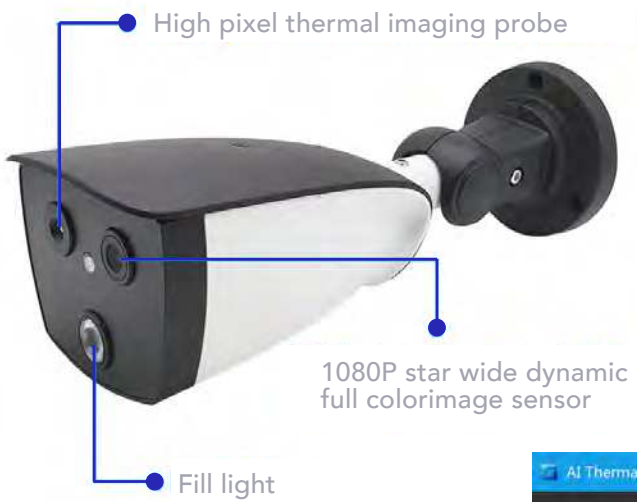

PRODUCT INTERFACE

PRODUCT DESCRIPTION